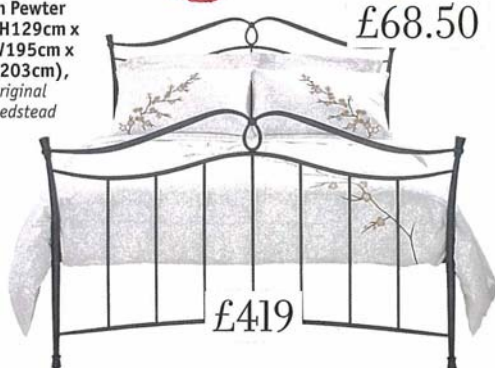

Get Ruth's look

※ For stockist details, turn to page 209

£59.99

Rouge bedspread (W240cm x L260cm), Homebase

Egret lamp with Empire shade, OKA

£68.50

Traditional lamp Dunelm Mill

£6.49

£39.99

Circles bedspread in Ruby, (W200cm x L264cm), Argos

Ellon bedstead in Pewter (H129cm x W195cm x L203cm), Original Bedstead

£419

Lily bedstead in Black (H115cm x W145cm x L200cm), Bensons for Beds

£149